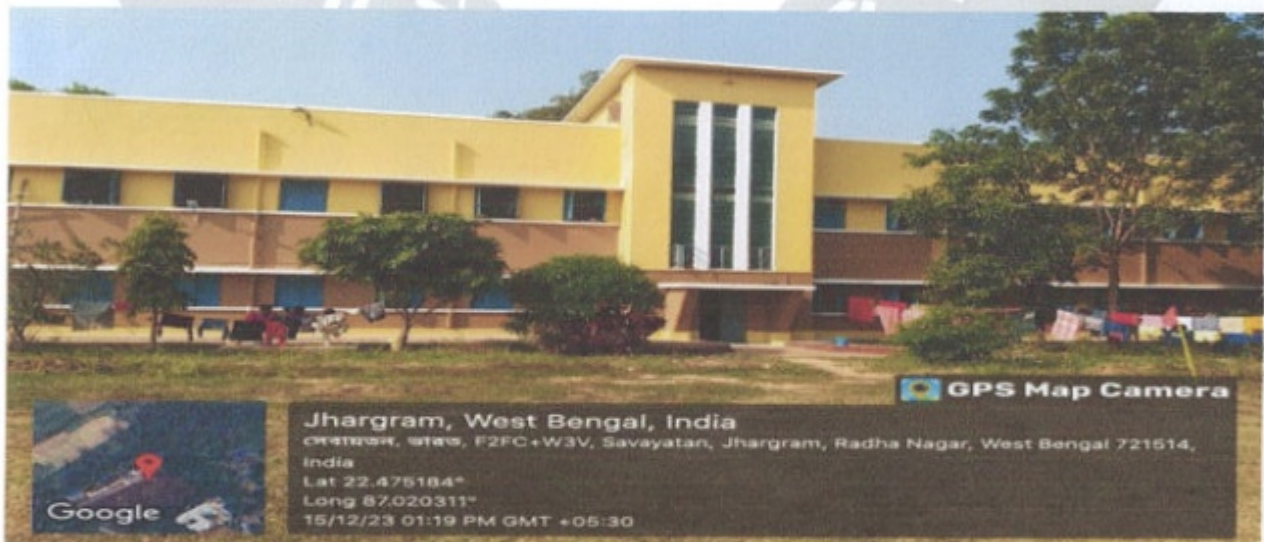

SEVAYATAN SIKSHAN MAHAVIDYALAYA

A Govt. Sponsored College
Established in 1959

(Affiliated to VU & WBUTTEPA and Recognized by the NCTE: Letter No. ERC/7-87.6(1). 3/2008/11885)

Revised Letter No. – ERC/NCTE/(APE00720)/B.Ed.(Revised Order)/2015/32494, Dtd. 30-05-2015.

P.O.: Sevayatan, Dist. - Jhargram, PIN 721514: **WBUTTEPA Code No. 16024**

E-mail: ssmahavidyalaya@yahoo.co.in Web: www.ssmahavidyalaya.ac.in

Coordinator
Internal Quality Assurance Cell
Savayatan Sikshan Mahavidyalaya
Sevayatan: Jhargram: 721514

7. HOSTEL FOR GIRLS

Principal
Sevayatan Sikshan Mahavidyalaya
(A.Govt:Sponsored College)
Sevayatan::Jhargram-721514
West Bengal