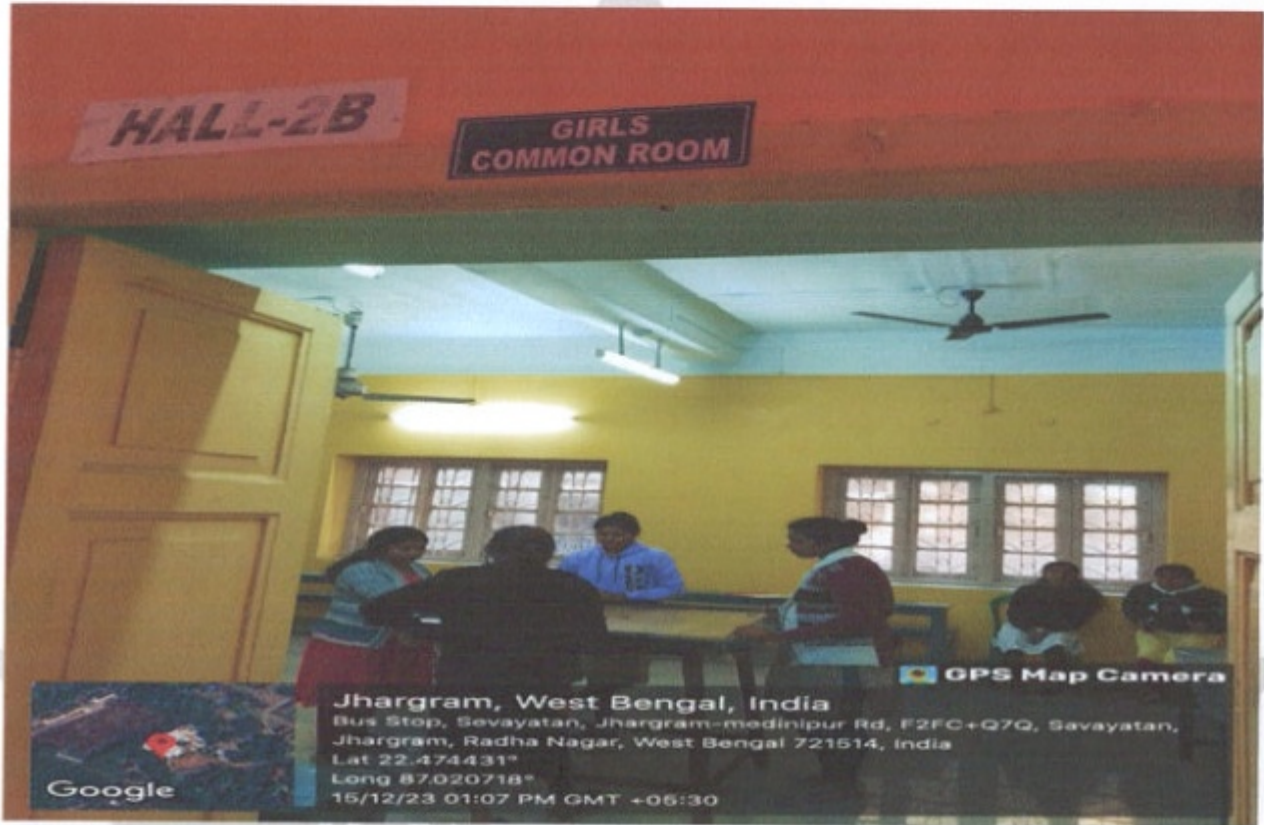

SEVAYATAN SIKSHAN MAHAVIDYALAYA

A Govt. Sponsored College
Established in 1959

(Affiliated to VU & WBUTTEPA and Recognized by the NCTE: Letter No. ERC/7-87.6(1). 3/2008/11885)

Revised Letter No. – ERC/NCTE/(APE00720)/B.Ed.(Revised Order)/2015/32494, Dtd. 30-05-2015.

P.O.: Sevayatan, Dist. - Jhargram, PIN 721514:: **WBUTTEPA Code No. 16024**

E-mail: ssmahavidyalaya@yahoo.co.in Web: www.ssmahavidyalaya.ac.in

2. COMMON ROOM SEPARATELY FOR GIRLS

[Signature]
Coordinator

Internal Quality Assurance Cell
Sevayatan Sikshan Mahavidyalaya
Sevayatan: Jhargram: 721514

[Signature]
Principal

Sevayatan Sikshan Mahavidyalaya
(A.Govt.Sponsored College)
Sevayatan::Jhargram-721514
West Bengal