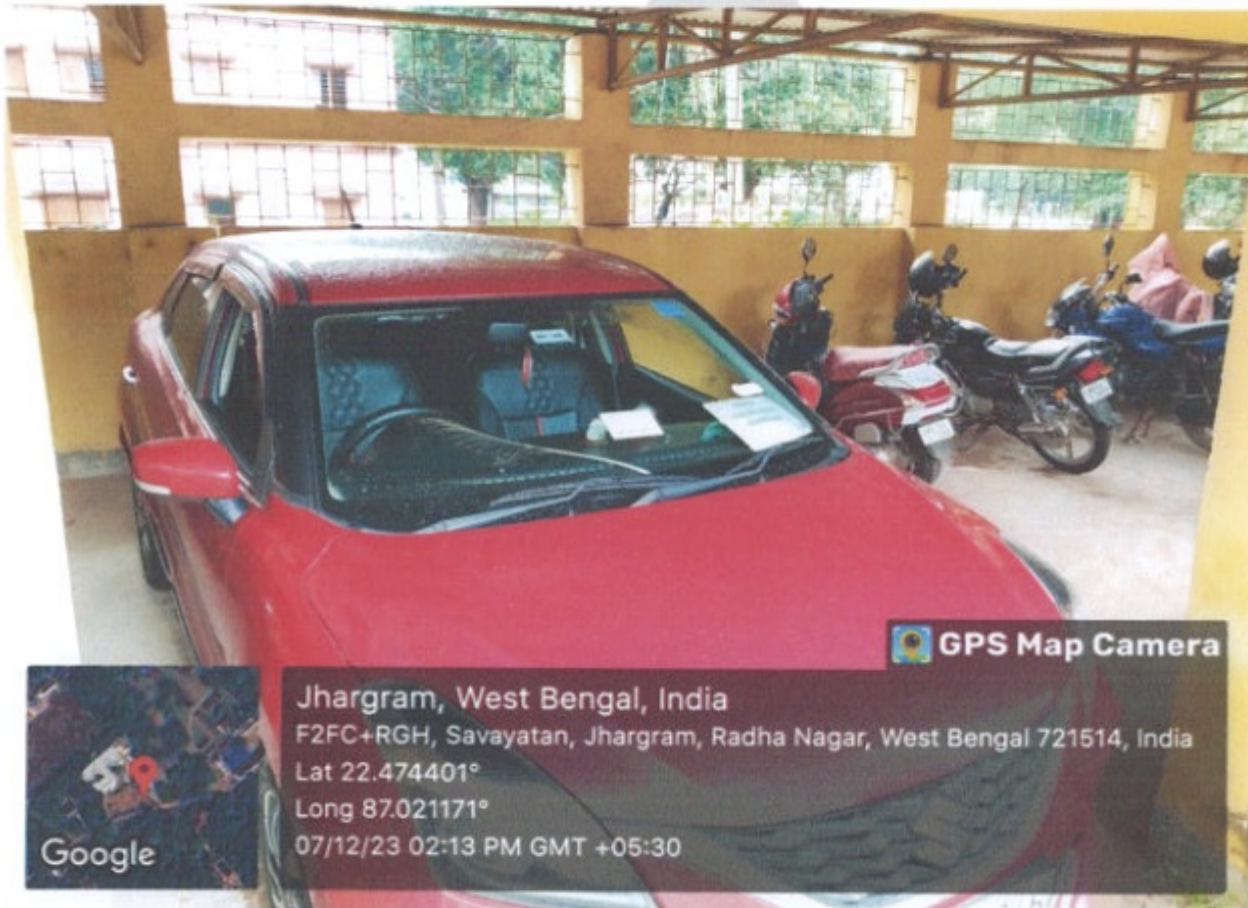

SEVAYATAN SIKSHAN MAHAVIDYALAYA

A Govt. Sponsored College
Established in 1959

(Affiliated to VU & WBUTTEPA and Recognized by the NCTE: Letter No. ERC/7-87.6(1). 3/2008/11885)

Revised Letter No. – ERC/NCTE/(APE00720)/B.Ed.(Revised Order)/2015/32494, Dtd. 30-05-2015.

P.O.: Sevayatan, Dist. - Jhargram, PIN 721514:: **WBUTTEPA Code No. 16024**

E-mail: ssmahavidyalaya@yahoo.co.in Web: www.ssmahavidyalaya.ac.in

5.1.2 AVAILABLE STUDENT SUPPORTS FACILITIES IN INSTITUTION ARE

1. VEHICLE PARKING

Coordinator
Internal Quality Assurance Cell
Savayatan Sikshan Mahavidyalaya
Sevayatan: Jhargram: 721514

Principal
Sevayatan Sikshan Mahavidyalaya
(A.Govt.Sponsored College)
Sevayatan::Jhargram-721514
West Bengal