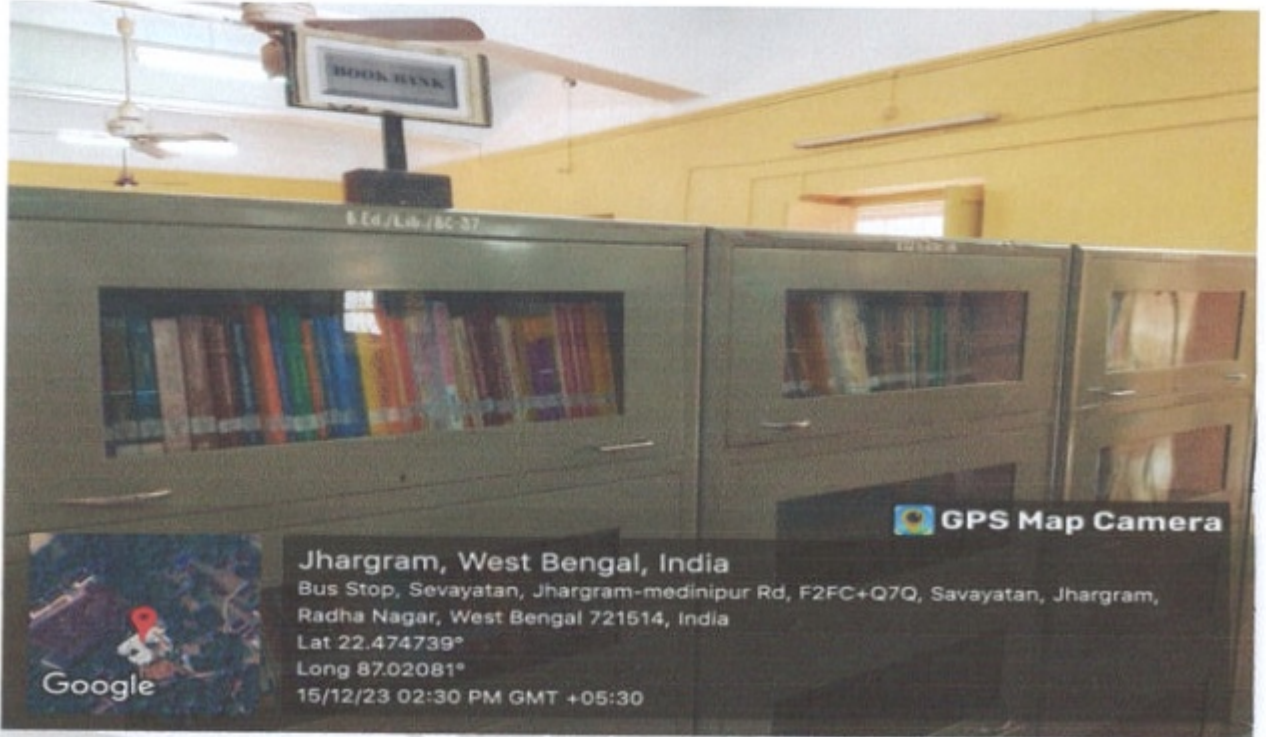

SEVAYATAN SIKSHAN MAHAVIDYALAYA

A Govt. Sponsored College

Established in 1959

(Affiliated to VU & WBUTTEPA and Recognized by the NCTE: Letter No. ERC/7-87.6(1). 3/2008/11885)

Revised Letter No. – ERC/NCTE/(APE00720)/B.Ed.(Revised Order)/2015/32494, Dtd. 30-05-2015.

P.O.: Sevayatan, Dist. - Jhargram, PIN 721514:: **WBUTTEPA Code No. 16024**

E-mail: ssmahavidyalaya@yahoo.co.in Web: www.ssmahavidyalaya.ac.in

5. BOOK BANK

[Signature]
Coordinator
Internal Quality Assurance Cell
Sevayatan Sikshan Mahavidyalaya
Sevayatan: Jhargram: 721514

[Signature]
Principal
Sevayatan Sikshan Mahavidyalaya
(A.Govt.Sponsored College)
Sevayatan::Jhargram-721514
West Bengal